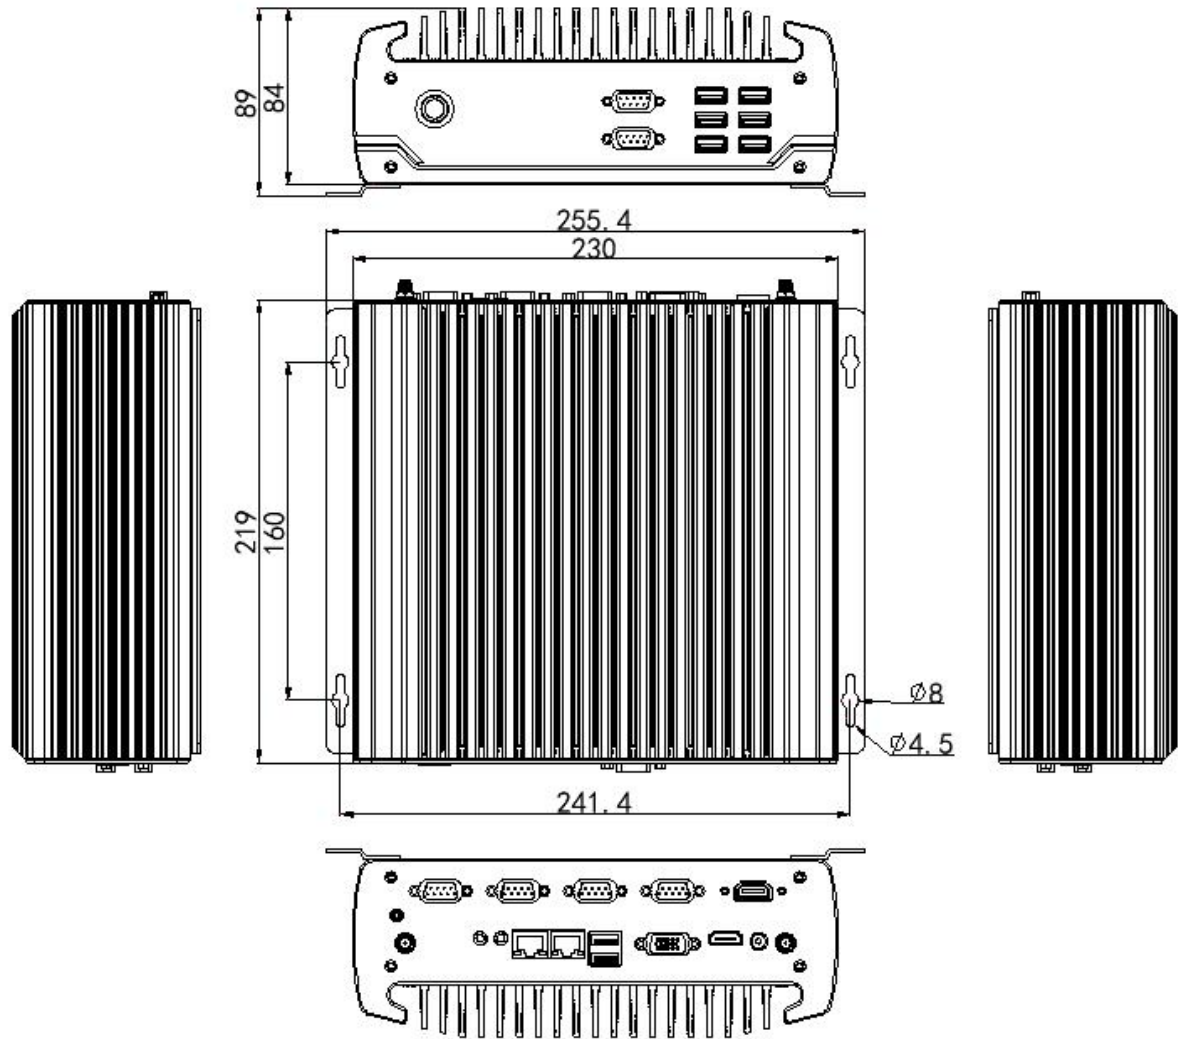

IBOX-605 Drawing

Accessory

Name	Quantity	Specification
Power Adapter	1	12V 10A / 12.5A Optional
Power Cord	1	Any Plug is optional (Chinese, British, USA standard etc)
Wall Bracket	2	Standard
CD Driver	1	Neutral

Order Information

Configuration 1		Intel Core i3 8100T	Standard Port
Configuration 2	IBOX-605	Intel Core i5 8500T	Standard Port
Configuration 3		Intel Core i7 8700T	Standard Port